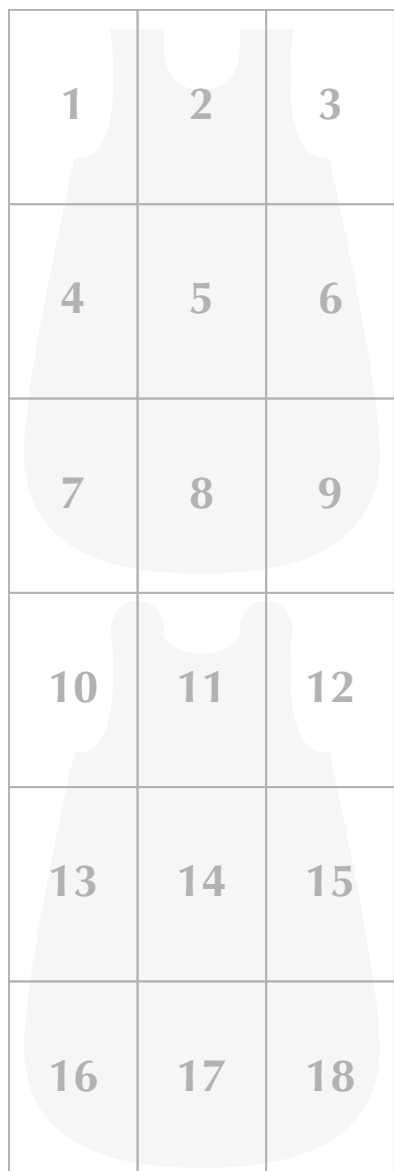

## Carré de contrôle

Ce carré doit mesurer  
5cm x 5cm

# 1

**PARIS / NORMANDIE**  
Couture

*Gigoteuse 3-6 mois*

3

4

## DEVANT

x 1 tissu  
x 1 doublure  
x 1 ouate

Les marges de couture de 1 cm sont incluses

Dimensions de la gigoteuse **après** couture :

DROIT FIL

6

7

# 8

9

10

11

**PARIS / NORMANDIE**  
Couture

*Gigoteuse 3-6 mois*

12

A minimalist graphic design on a white background. A thin black diagonal line runs from the bottom-left towards the top-right. The number '13' is centered in a large, light gray, serif font. There are two small gray circles: one at the top end of the diagonal line and one on the right edge of the page.