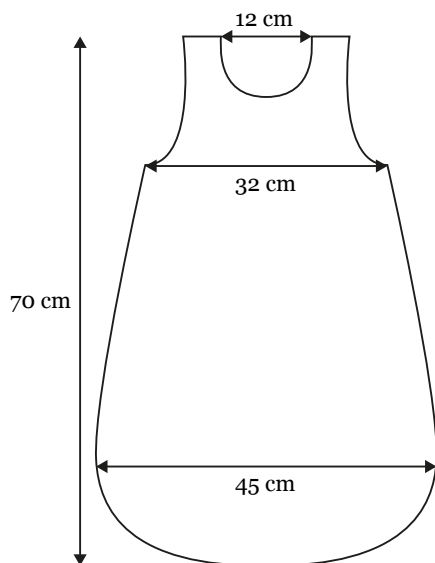

## Carré de contrôle

Ce carré doit mesurer  
5cm x 5cm

# 1

**PARIS / NORMANDIE**  
Couture

*Gigoteuse 3-6 mois*

3

4

## DEVANT

x 1 tissu  
x 1 doublure  
x 1 ouate

Les marges de couture de 1 cm sont incluses

Dimensions de la gigoteuse **après** couture :

DROIT FIL

6

7

# 8

9

10

11

**PARIS / NORMANDIE**  
Couture

*Gigoteuse 3-6 mois*

12

A minimalist graphic design on a white background. A thin black diagonal line runs from the bottom-left towards the top-right. The number '13' is centered in a large, light gray, serif font. There are two small gray circles: one at the top end of the diagonal line and one on the right edge of the page.